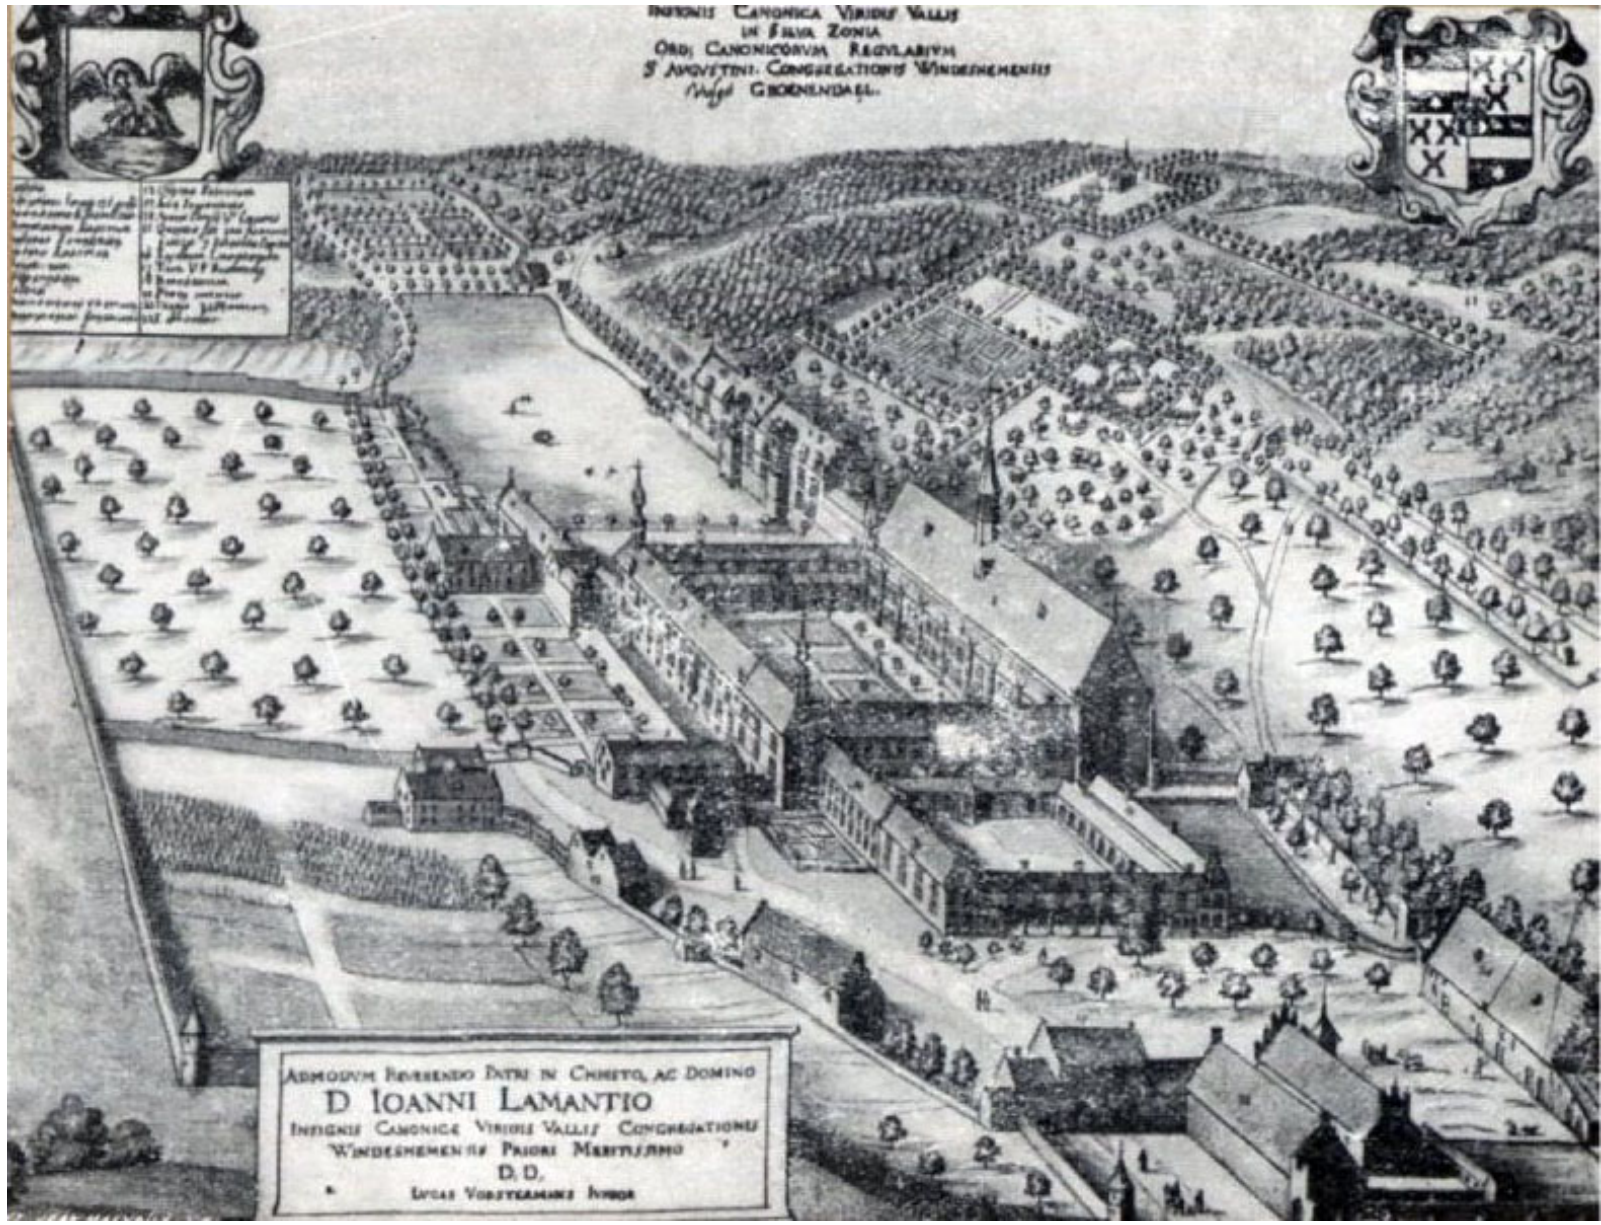

INFINIT CANONICA VIRIDIS VALLIS
IN SILVA ZONIA
ORDI CANONICORUM REGULARIUM
S. AUGUSTINI CONGREGATIONIS WINDESHIMENSIS
Abbat Grootendael.

ADMOVM REVERENDO PATRI IN CHRISTO, AC DOMINO
D IOANNI LAMANTIO
INFINIT CANONICE VIRIDIS VALLIS CONGREGATIONIS
WINDESHIMENSIS PRIORE MARTYLLINO
D. D.
LUCAS VORSTELMANS PINXIT